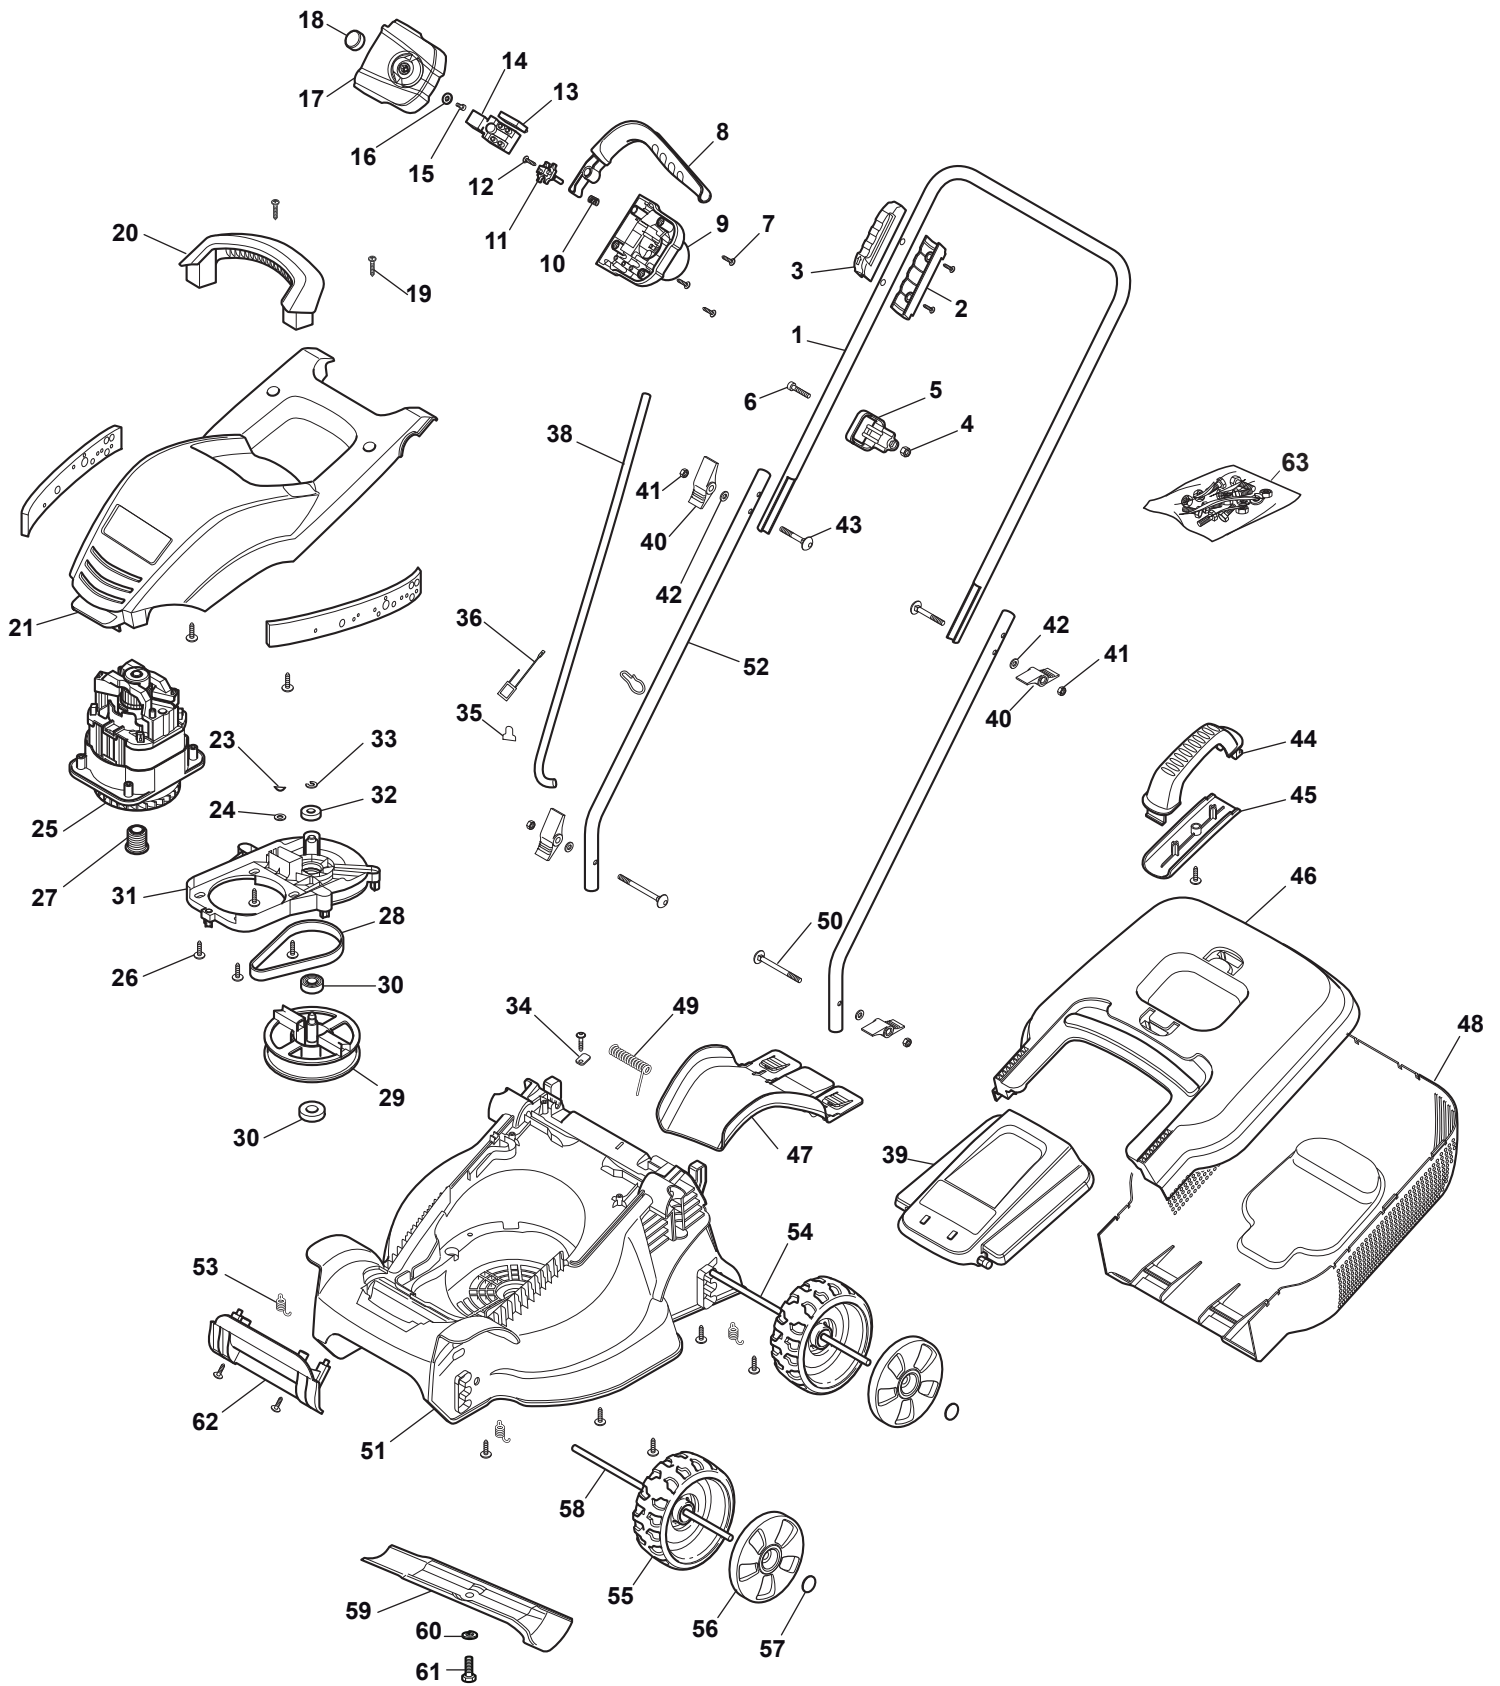

Fig.	Quantity	Part No	Description	Notes
54	1	118810067/0	Axle, Rear Wheels	
55	4	118810081/0	Wheel	
56	4	118810153/0	Hub Cap	
57	4	112604898/0	Crown Fastener	
58	1	118810066/0	Axle, Front Wheels	
59	1	118810002/0	Blade	
60	1	122671651/0	Washer	
61	1	112793312/0	Screw	
62	1	118810141/0	Deck handle, Grey	
63	1	118810170/0	Outfit, Screws	

Fig.	Quantity	Part No	Description	Notes
54	1	118810067/0	Axle, Rear Wheels	
55	4	118810081/0	Wheel	
56	4	118810168/0	Hub Cap	
57	4	112604898/0	Crown Fastener	
58	1	118810066/0	Axle, Front Wheels	
59	1	118810002/0	Blade	
60	1	122671651/0	Washer	
61	1	112793312/0	Screw	
62	1	118810163/0	Deck handle, Grey	
63	1	118810170/0	Outfit, Screws	