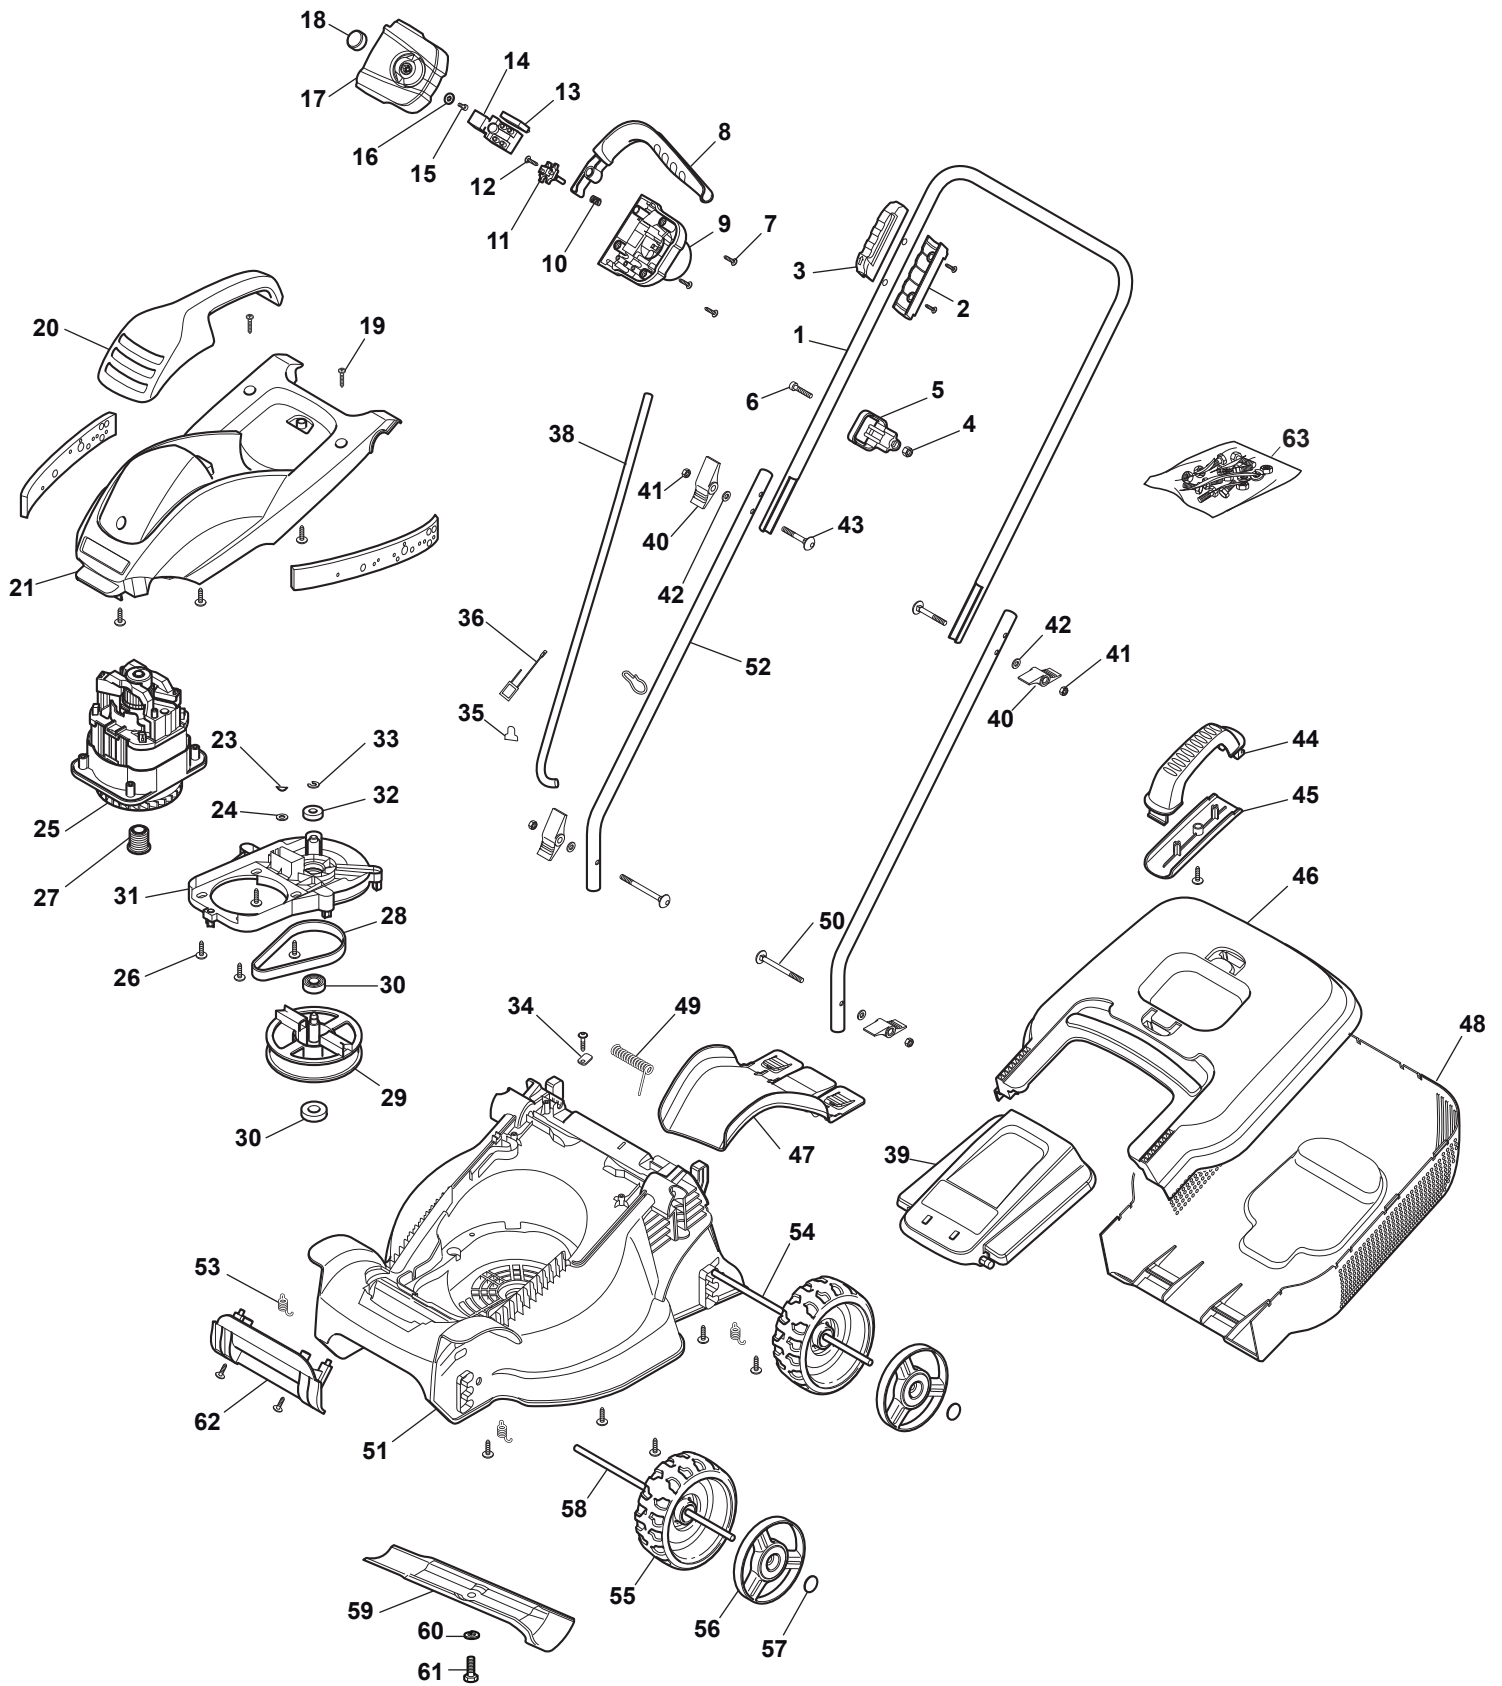

Fig.	Quantity	Part No	Description	Notes
1	1	118810075/0	Handle, Upper Part	
2	1	118810086/0	Down fixation Plate	
3	1	118810087/0	Upper fixation Plate	
4	1	112291000/0	Nut	
5	1	118810083/0	Hook	
6	1	112735654/0	Screw	
7	5	112728099/1	Screw	
8	1	118810148/0	Lever	
9	1	118810090/0	Switchbox lower	
10	1	118810080/0	Spring	
11	1	118810061/0	Pin	
12	1	112735654/0	Screw	
13	1	118810065/0	Capacitor	
14	1	118810062/0	Switch	
15	1	123878020/0	Screw	
16	1	2312100	Washer | Flat washer	
17	1	118810089/0	Switchbox upper	
18	1	118810147/0	Button	
19	11	112728099/1	Screw	
20	1	118810156/0	Cover, Grey	
21	1	118810140/0	Engine Cover, Yellow	
23	1	112543001/0	Washer	
24	1	118810093/0	Washer	
25	1	118810057/0	Motor	
26	9	118810099/0	Screw	
27	1	118810077/0	Motor pulley	
28	1	118810092/0	Belt	
29	1	118810059/0	Pulley insert mould	
30	2	118810071/0	Bearing	
31	1	118810084/0	Engine Plate	
32	1	118810069/0	Bearing	
33	1	112000955/0	Benzing Ring	
34	1	118810072/0	Washer	
35	1	118810064/0	Impaction	
36	1	118810063/0	Temperature	
38	1	118810060/0	Cable	
39	1	118810142/0	Stone Guard, Yellow	
40	4	118810137/0	Knob	
41	4	112291000/0	Nut	
42	4	112000930/0	Benzing Ring	
43	2	112727784/0	Screw	
44	1	118810144/0	Handle	
45	1	118810146/0	Handle, Lower Part	
46	1	118810145/0	Grass-Box, Upper	
47	1	118810085/0	Knob	
48	1	118810143/0	Grass-Box, Lower	
49	1	118810096/0	Spring	
50	2	118810160/0	Screw	
51	1	118810139/0	Grey Deck	
52	2	118810138/0	Handle, Lower Part	
53	4	118810078/0	Spring