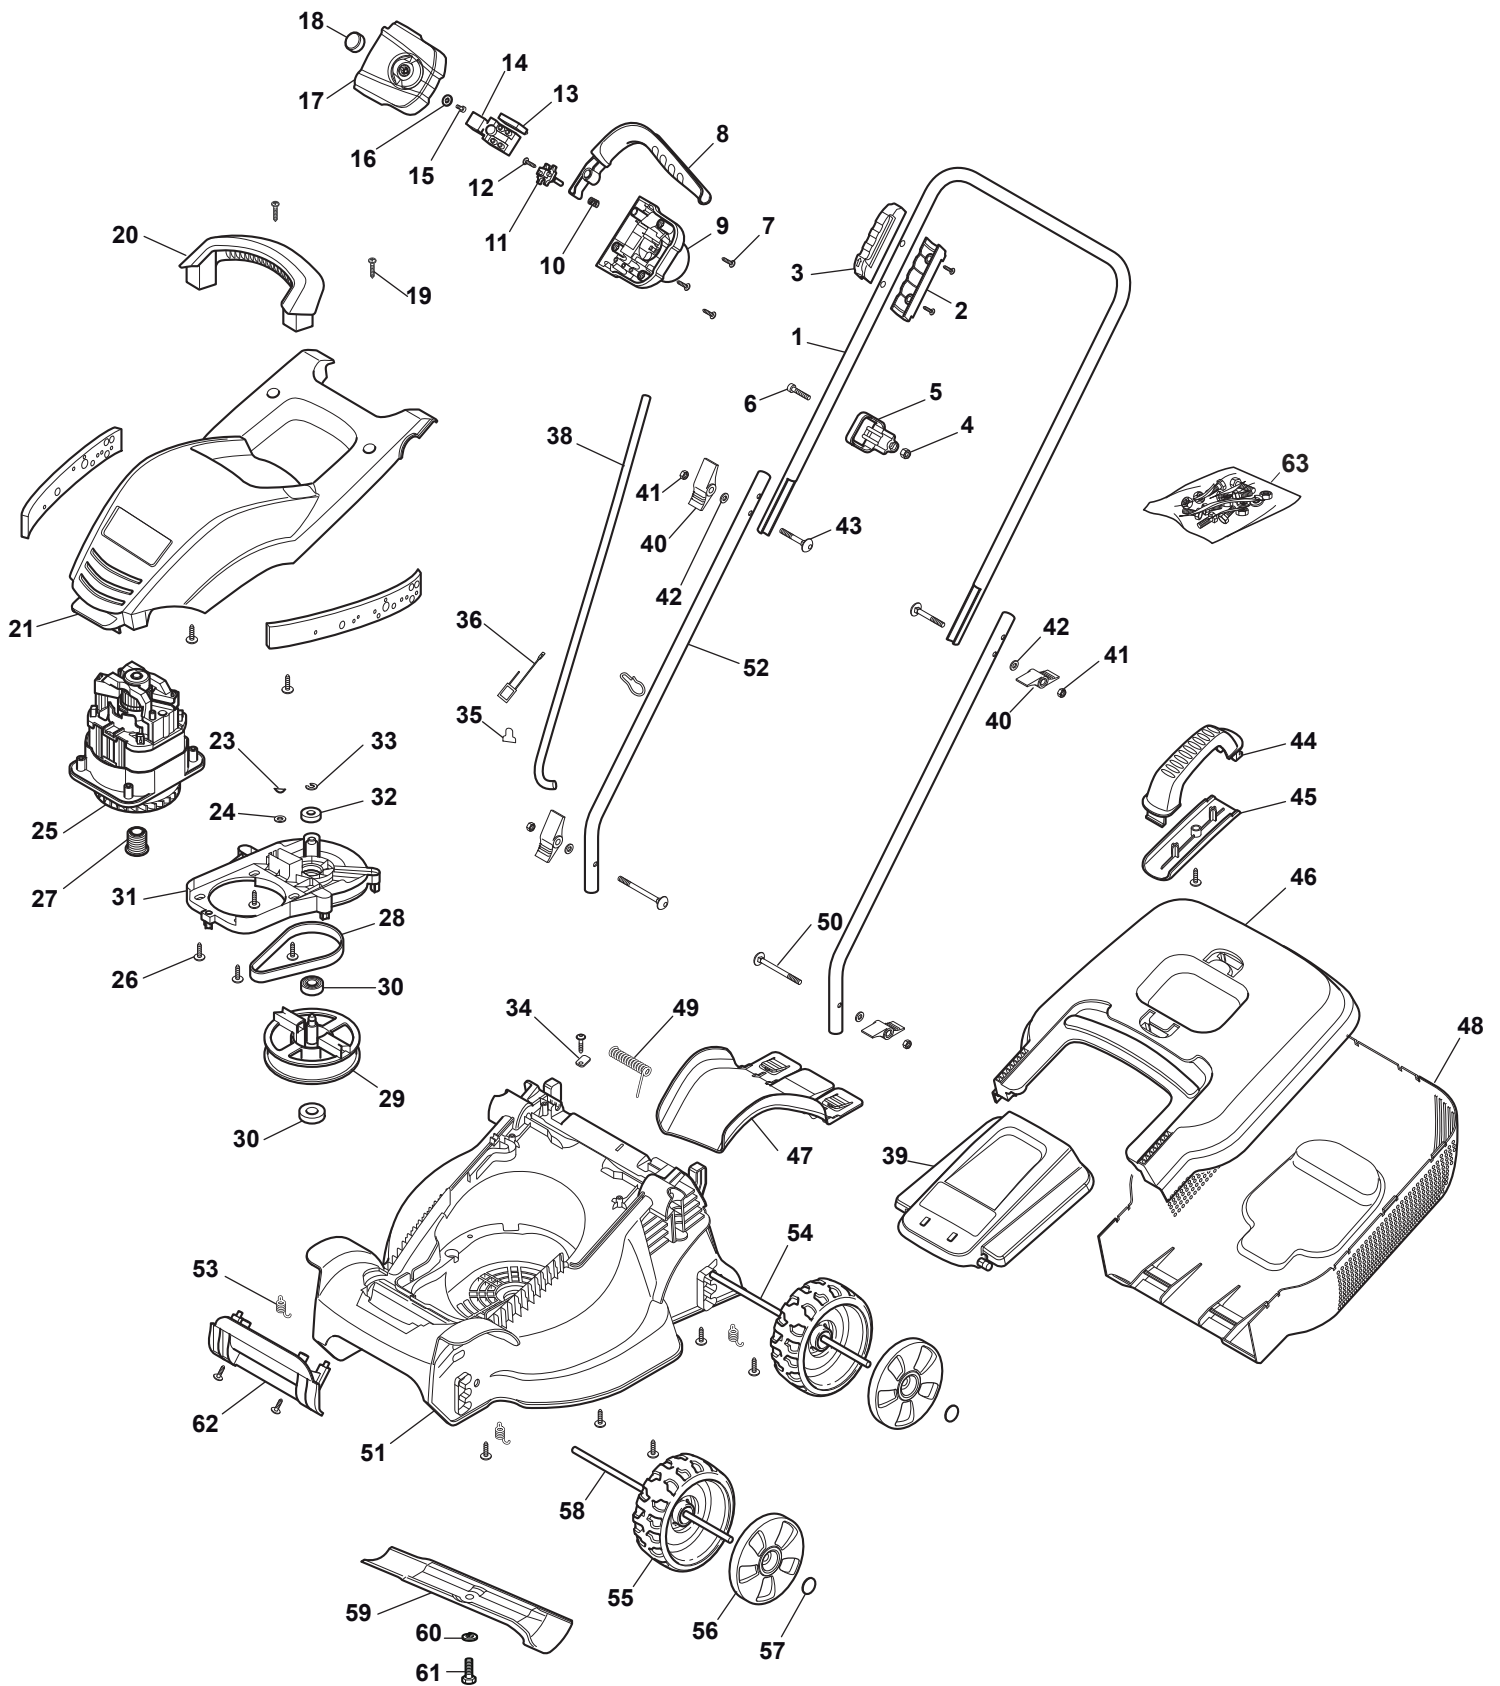

Fig.	Quantity	Part No	Description	Notes
1	1	118810075/0	Handle, Upper Part	
2	1	118810086/0	Down fixation Plate	
3	1	118810087/0	Upper fixation Plate	
4	1	112291000/0	Nut	
5	1	118810161/0	Hook	
6	1	112735654/0	Screw	
7	5	112728099/1	Screw	
8	1	118810113/0	Lever	
9	1	118810090/0	Switchbox lower	
10	1	118810080/0	Spring	
11	1	118810061/0	Pin	
12	1	112735654/0	Screw	
13	1	118810065/0	Capacitor	
14	1	118810062/0	Switch	
15	1	123878020/0	Screw	
16	1	2312100	Washer   Flat washer	
17	1	118810089/0	Switchbox upper	
18	1	118810094/0	Button, Yellow	
19	11	112728099/1	Screw	
20	1	118810169/0	Cover, Grey	
21	1	118810162/0	Engine Cover	
23	1	112543001/0	Washer	
24	1	118810093/0	Washer	
25	1	118810057/0	Motor	
26	9	118810099/0	Screw	
27	1	118810077/0	Motor pulley	
28	1	118810092/0	Belt	
29	1	118810059/0	Pulley insert mould	
30	2	118810071/0	Bearing	
31	1	118810084/0	Engine Plate	
32	1	118810069/0	Bearing	
33	1	112000955/0	Benzing Ring	
34	1	118810072/0	Washer	
35	1	118810064/0	Impaction	
36	1	118810063/0	Temperature	
38	1	118810060/0	Cable	
39	1	118810164/0	Stone-Guard	
40	4	118810121/0	Knob	
41	4	112291000/0	Nut	
42	4	112000930/0	Benzing Ring	
43	2	112727784/0	Screw	
44	1	118810144/0	Handle	
45	1	118810146/0	Handle, Lower Part	
46	1	118810145/0	Grass-Box, Upper	
47	1	118810085/0	Knob	
48	1	118810143/0	Grass-Box, Lower	
49	1	118810096/0	Spring	
50	2	118810160/0	Screw	
51	1	118810139/0	Grey Deck	
52	2	118810073/0	Lower handle	
53	4	118810078/0	Spring	

Fig.	Quantity	Part No	Description	Notes
54	1	118810067/0	Axle, Rear Wheels	
55	4	118810081/0	Wheel	
56	4	118810168/0	Hub Cap	
57	4	112604898/0	Crown Fastener	
58	1	118810066/0	Axle, Front Wheels	
59	1	118810002/0	Blade	
60	1	122671651/0	Washer	
61	1	112793312/0	Screw	
62	1	118810163/0	Deck handle, Grey	
63	1	118810170/0	Outfit, Screws	