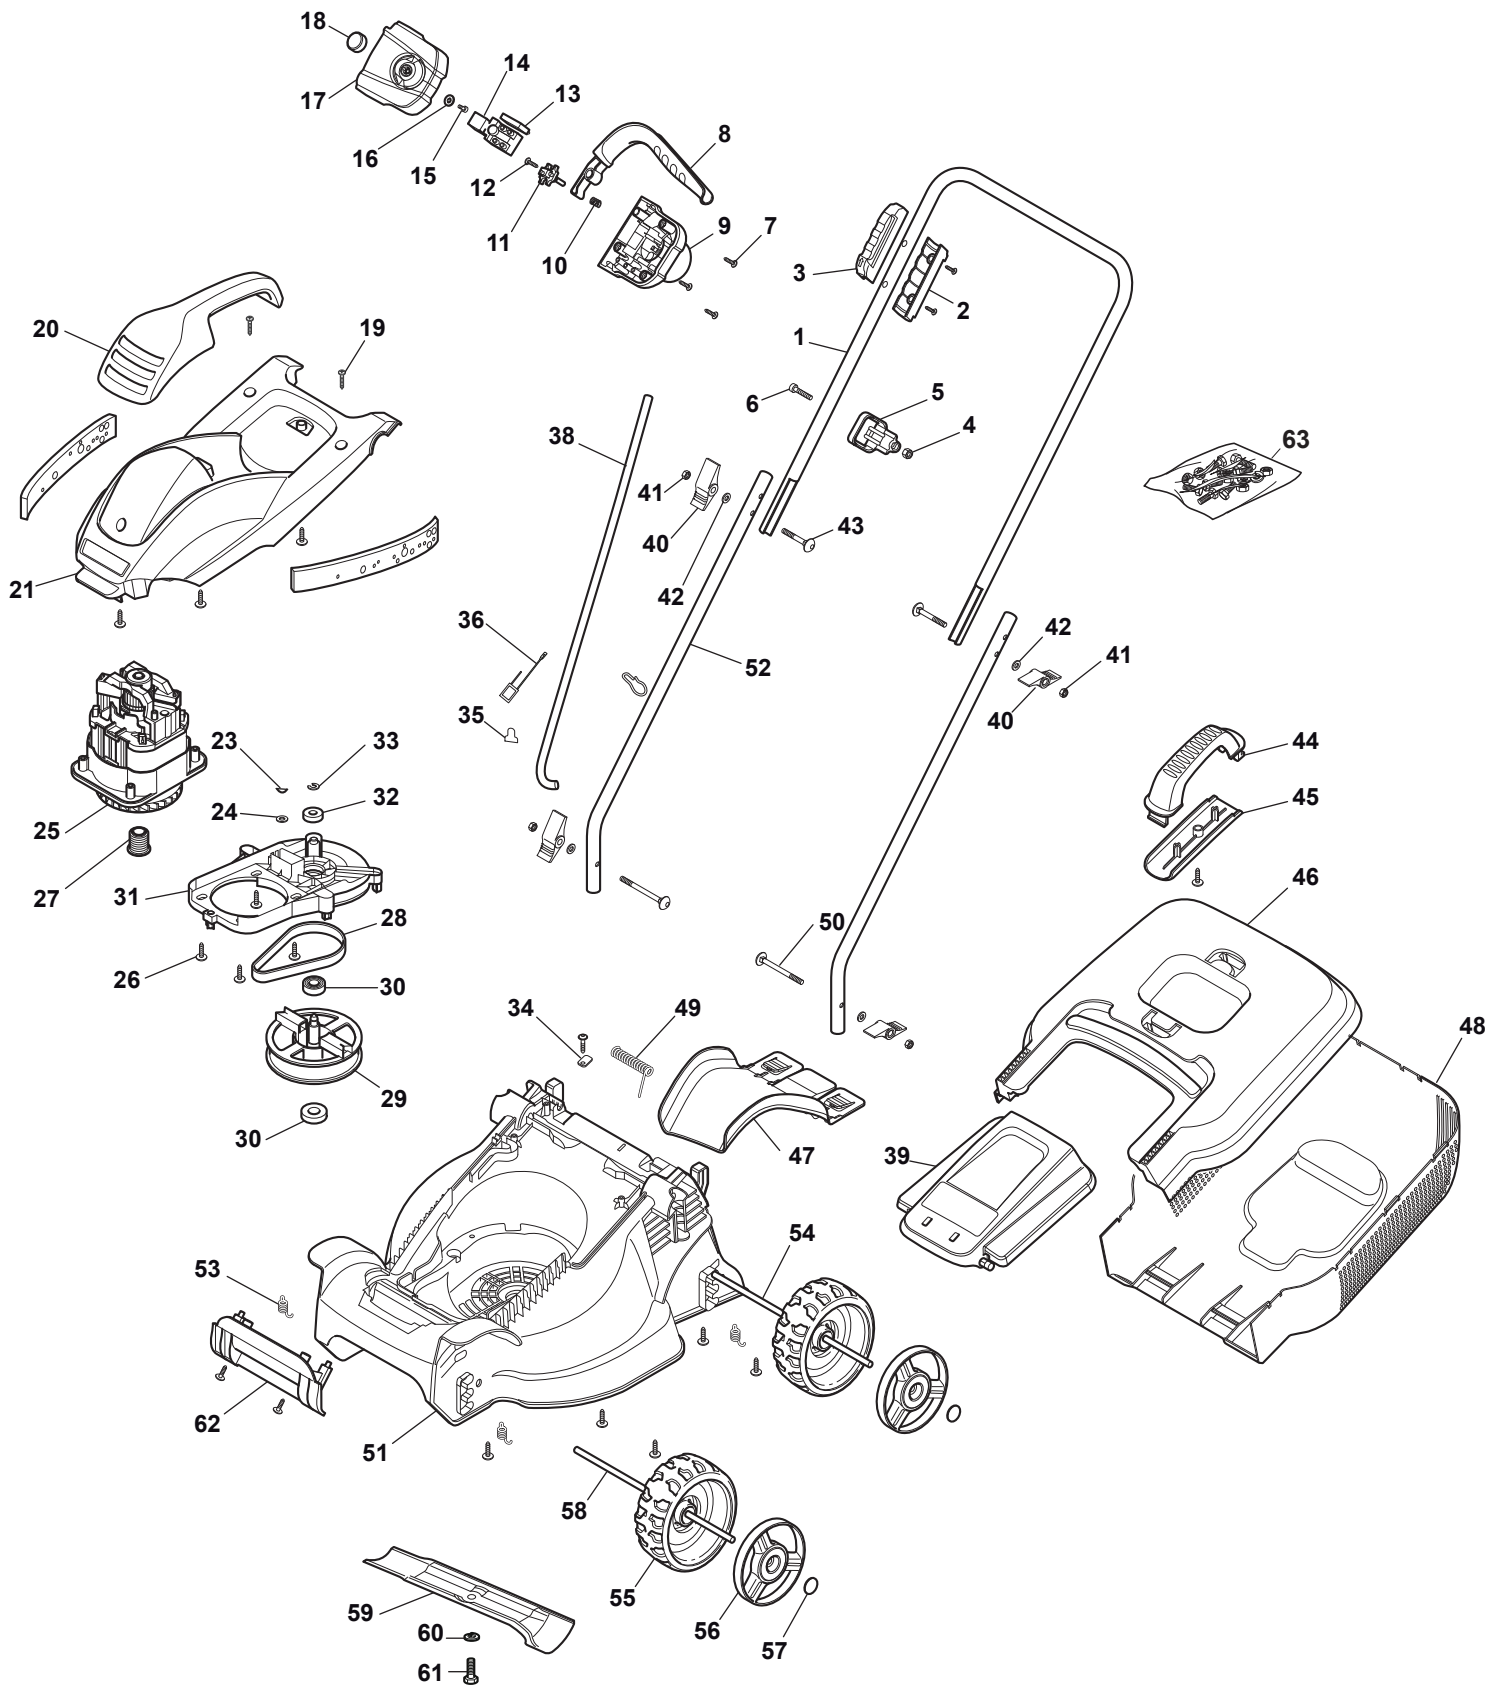

Fig.	Quantity	Part No	Description	Notes
54	1	118810067/0	Axle, Rear Wheels	
55	4	118810081/0	Wheel	
56	4	118810153/0	Hub Cap	
57	4	112604898/0	Crown Fastener	
58	1	118810066/0	Axle, Front Wheels	
59	1	118810002/0	Blade	
60	1	122671651/0	Washer	
61	1	112793312/0	Screw	
62	1	118810141/0	Deck handle, Grey	
63	1	118810170/0	Outfit, Screws	

Fig.	Quantity	Part No	Description	Notes
54	1	118810067/0	Axle, Rear Wheels	
55	4	118810081/0	Wheel	
56	4	118810168/0	Hub Cap	
57	4	112604898/0	Crown Fastener	
58	1	118810066/0	Axle, Front Wheels	
59	1	118810002/0	Blade	
60	1	122671651/0	Washer	
61	1	112793312/0	Screw	
62	1	118810163/0	Deck handle, Grey	
63	1	118810170/0	Outfit, Screws	